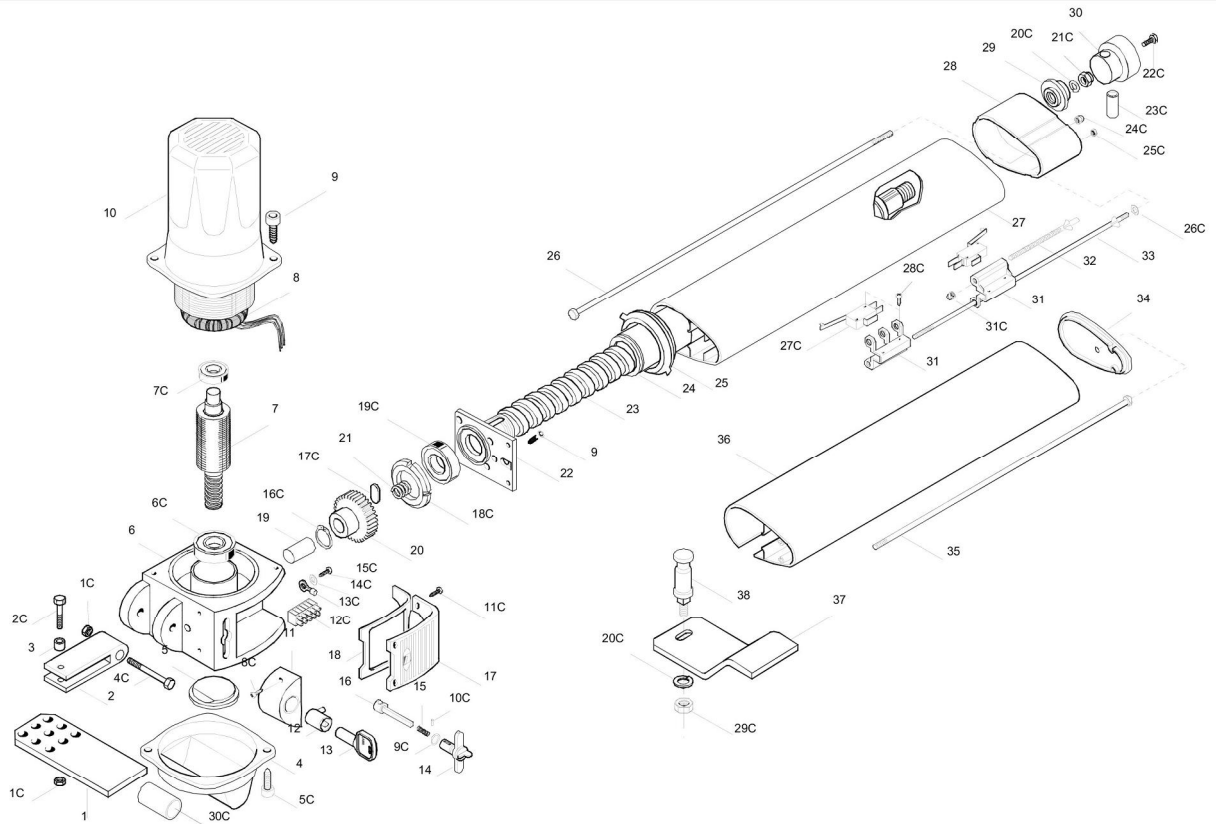

CAME

DRAW No.:4419	Serie: KRONO
Description: KR300/302/310/312/510-0/5	
Date 05.05.02	Ver.: 01